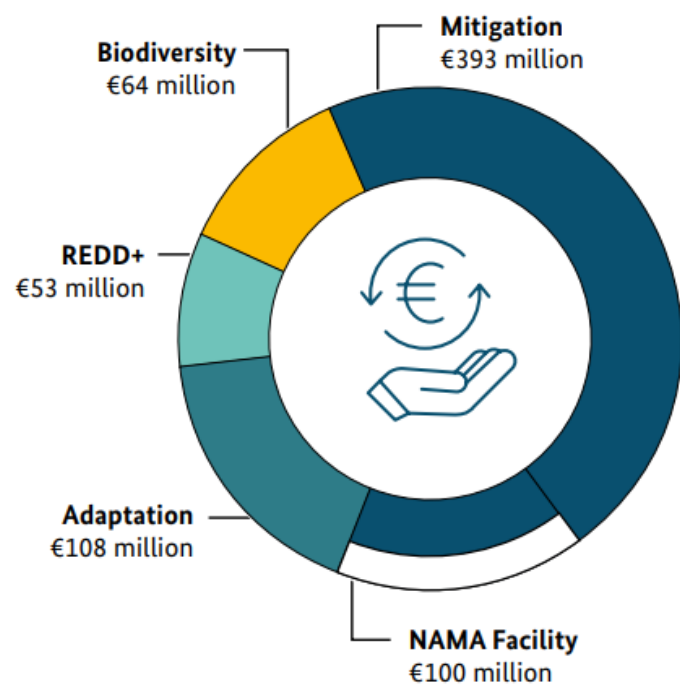

# International Climate Initiative (IKI)

of the German Federal Ministry for Economic Affairs and Climate Action

- > 800 projects
- EUR 5 billion
- > 60 countries (ODA eligibility)
- 180 implementing organizations
- 2 main global conventions
- Since 2017 with ZUG

# International Climate Initiative (IKI)

Structure

Bilateral approach

Thematic approach

Country calls

With 15 partner countries

Thematic calls

Small scale programmes

IKI Small Grants

IKI Medium Grants

# IKI 2020 adaptation funding in the IKI portfolio

IKI 2020 funding volume by funding area

Source: BMU

rounding differences possible

IKI 2020 funding volume for main adaptation thematic areas