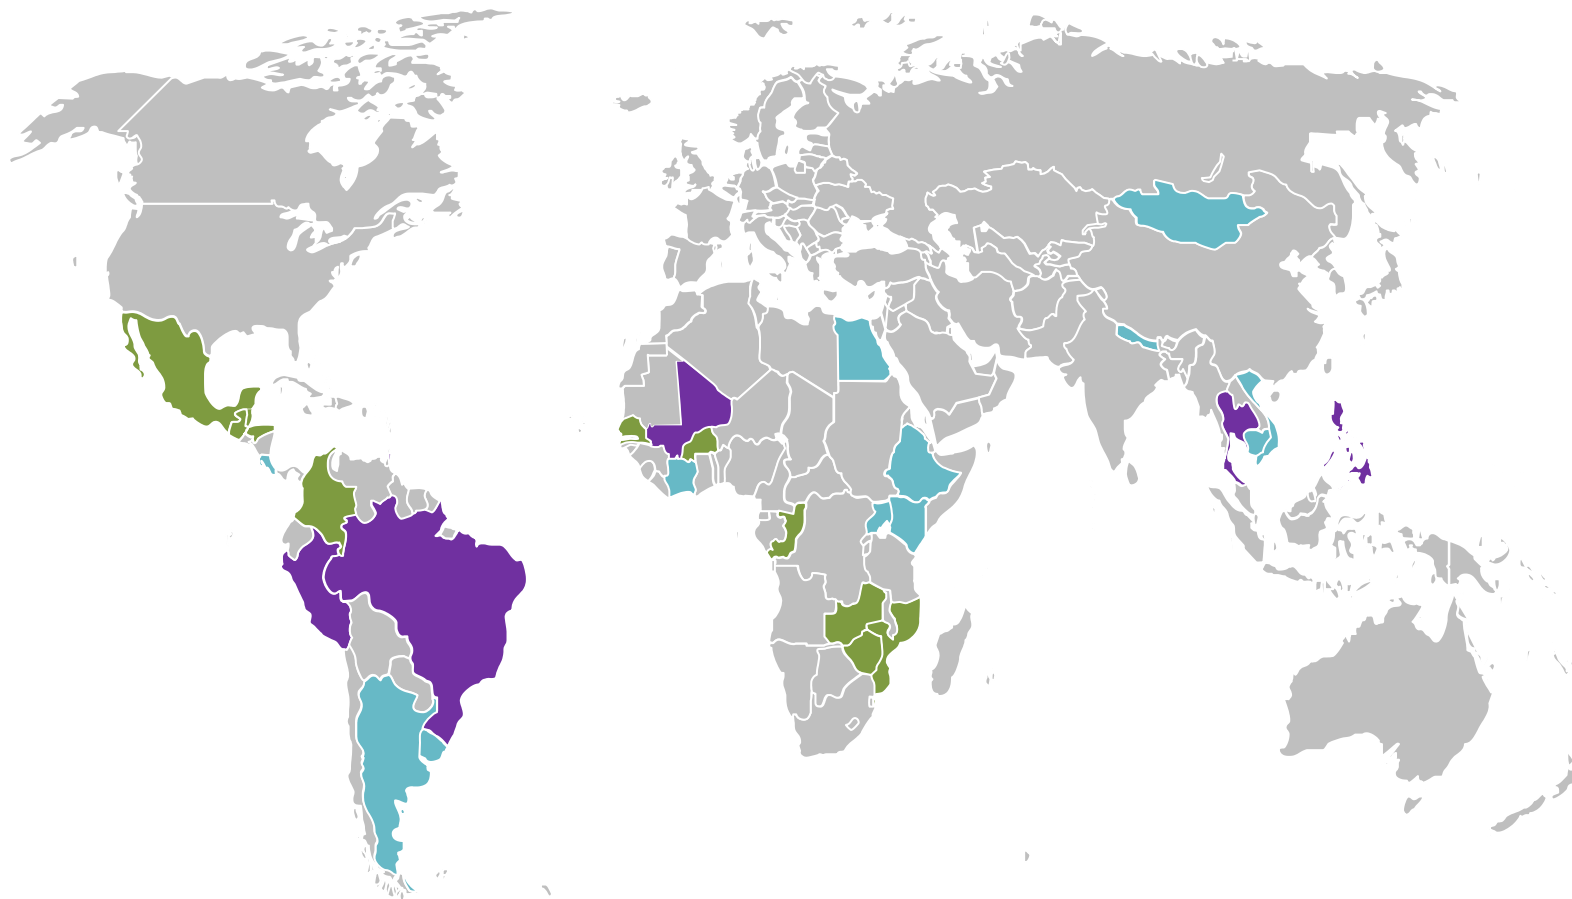

# IKI NAP projects worldwide (August 2022)

## **Bilateral (41,4 Mio €, 8 projects)**

Brazil, Grenada, Mali, Peru, Philippines, Thailand

## **Regional (18,9 Mio €, 5 projects)**

Belize, Benin, *Brazil*, Burkina Faso, Guatemala, Honduras, Columbia, Congo, *Mali*, Mexico, Mozambique, *Peru*, Zambia, Zimbabwe, Senegal

## **Global (34,8 Mio €, 2 projekts)**

Egypt, Argentina, Ethiopia, Ivory Coast, Gambia, Cambodia, Kenya, Columbia, Costa Rica, Mongolia, Nepal, *Philippines*, *Senegal*, *Zimbabwe*, *Thailand*, Uganda, Uruguay, Vietnam